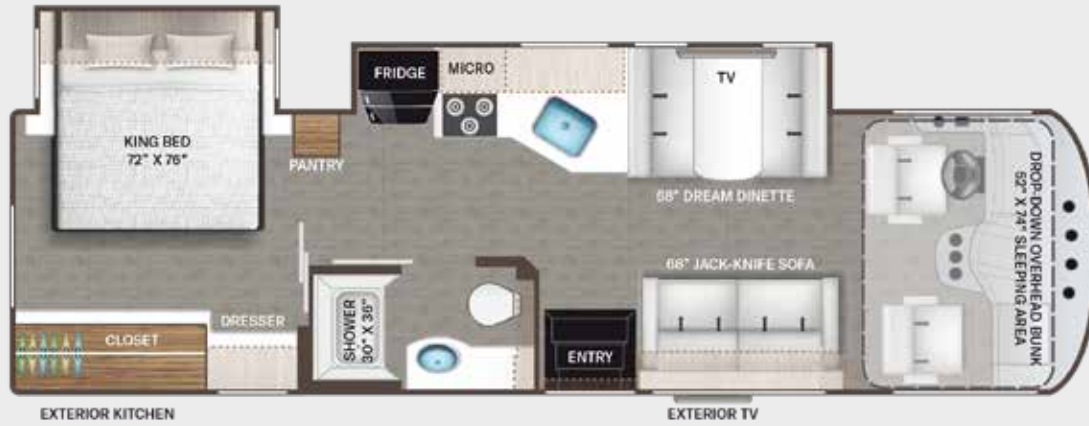

# Floor Plans

A29

A32

B30

### BEDROOM & BATHROOM

- King Size Bed
- Bunk Beds with Bunk Ladder (A32)
- Designer Headboard, Bedspread & Pillow Shams
- Bedroom 12-volt Outlet for CPAP Machine
- Linen Closet (A32)
- Foot Flush Porcelain Toilet
- Stainless Steel Bathroom Sink
- Shower with Curved Anti-Bacterial Curtain (A29 & B30)
- Shower with Glass Door (A32)
- Skylight in Shower
- 12-volt Power Bath Vent

### ENTERTAINMENT

- 39" LED Smart TV in Living Area
- 32" LED Smart TV in Bedroom
- Exterior 32" TV on Swivel Bracket with Bluetooth® Built-in Sound Bar & Radio
- Tablet Holder and USB Charge Ports in Bunk Beds (A32)
- Cable TV & CAT6 Video Distribution Ready
- Digital TV Antenna
- Satellite Mounting Backer in Roof
- USB Charging Ports - Bedroom & Living Area
- Winegard® ConnecT™ 2.0 WiFi / 4G / TV Antenna
- Exterior Kitchen with 2.6 cu. ft. Refrigerator, Sink & 1,000-watt Inverter (A29 & B30)